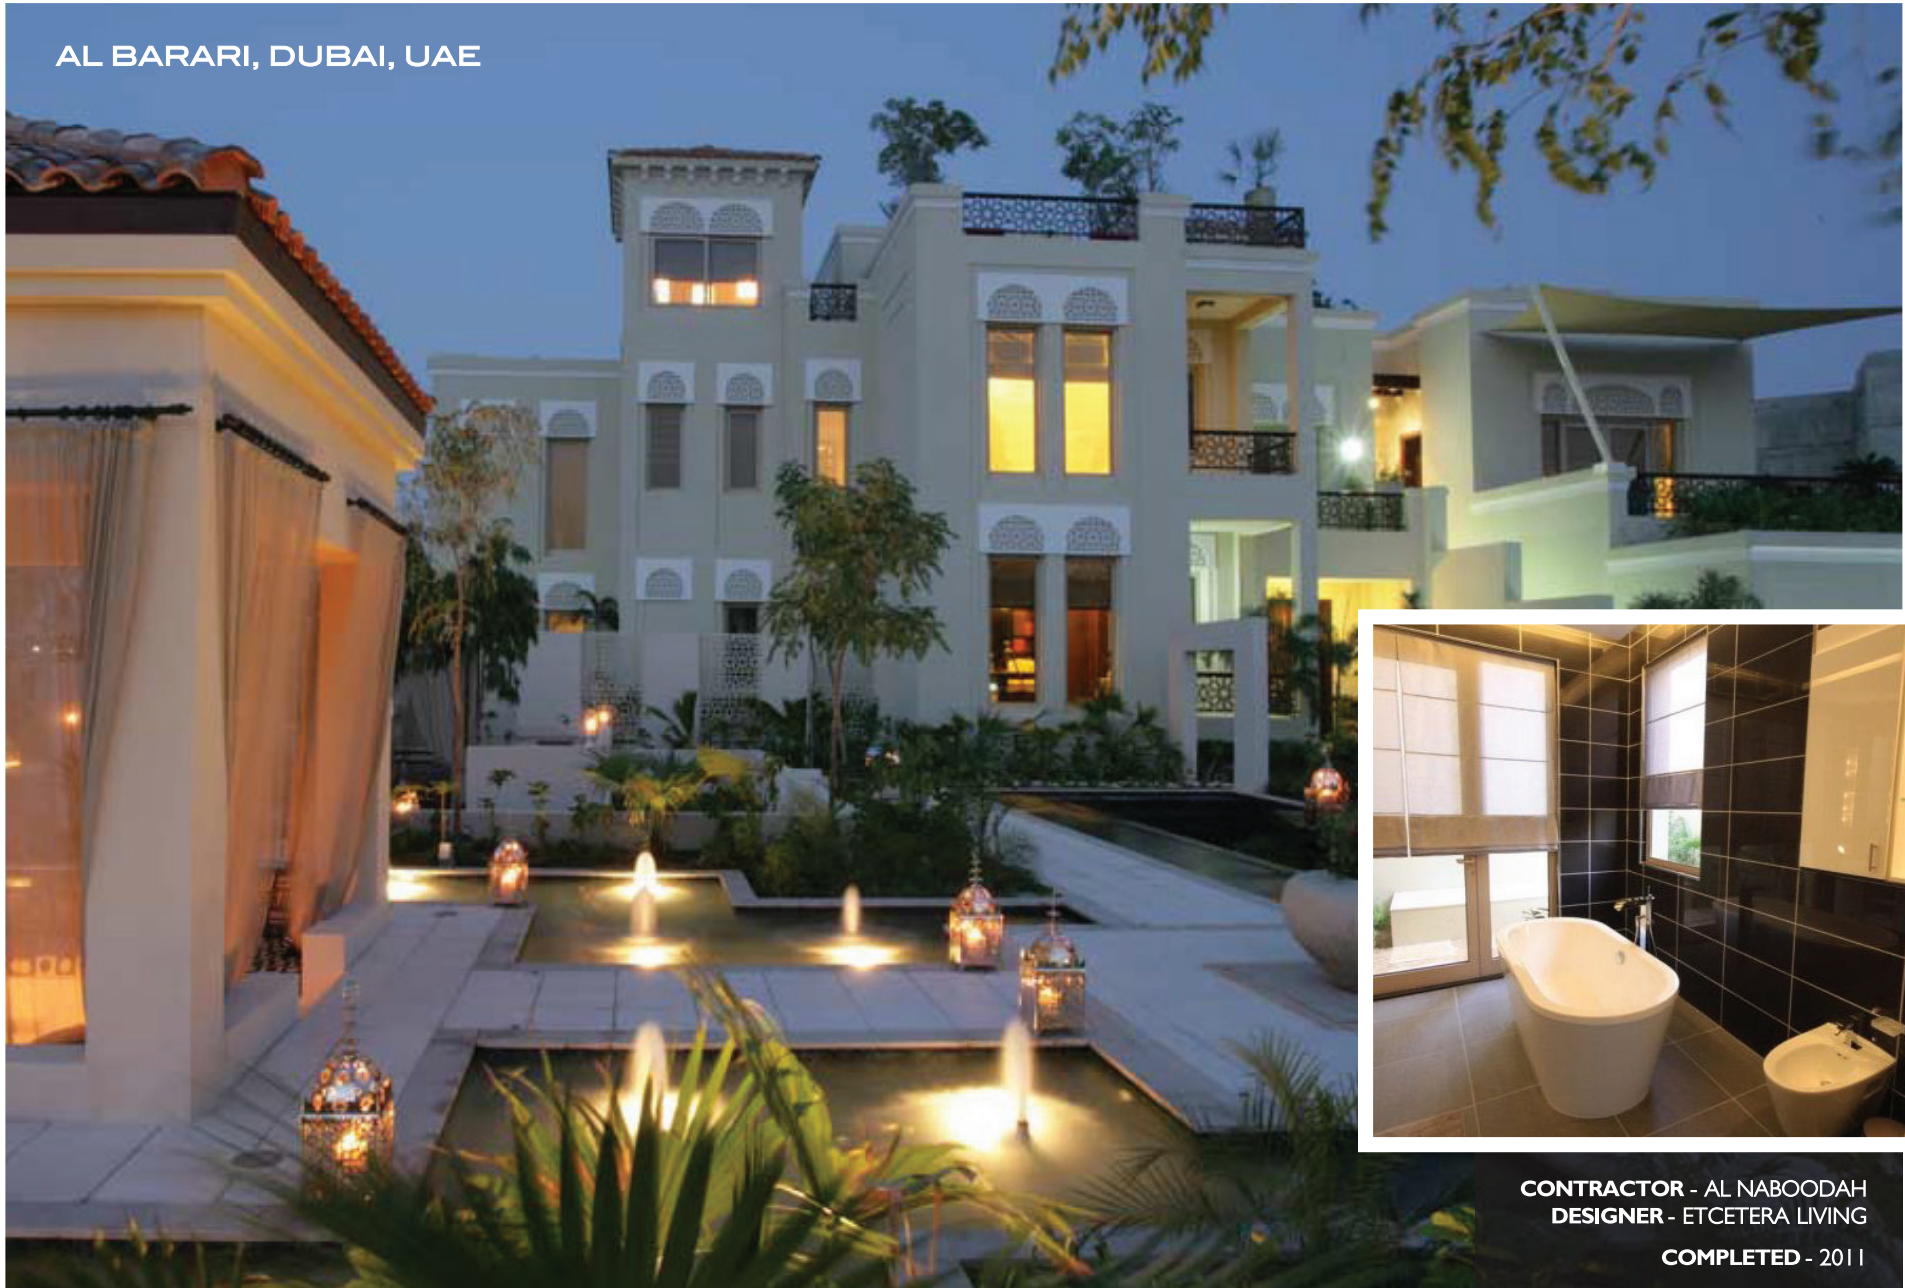

AL BARARI, DUBAI, UAE

CONTRACTOR - AL NABOODAH
DESIGNER - ETCETERA LIVING
COMPLETED - 2011