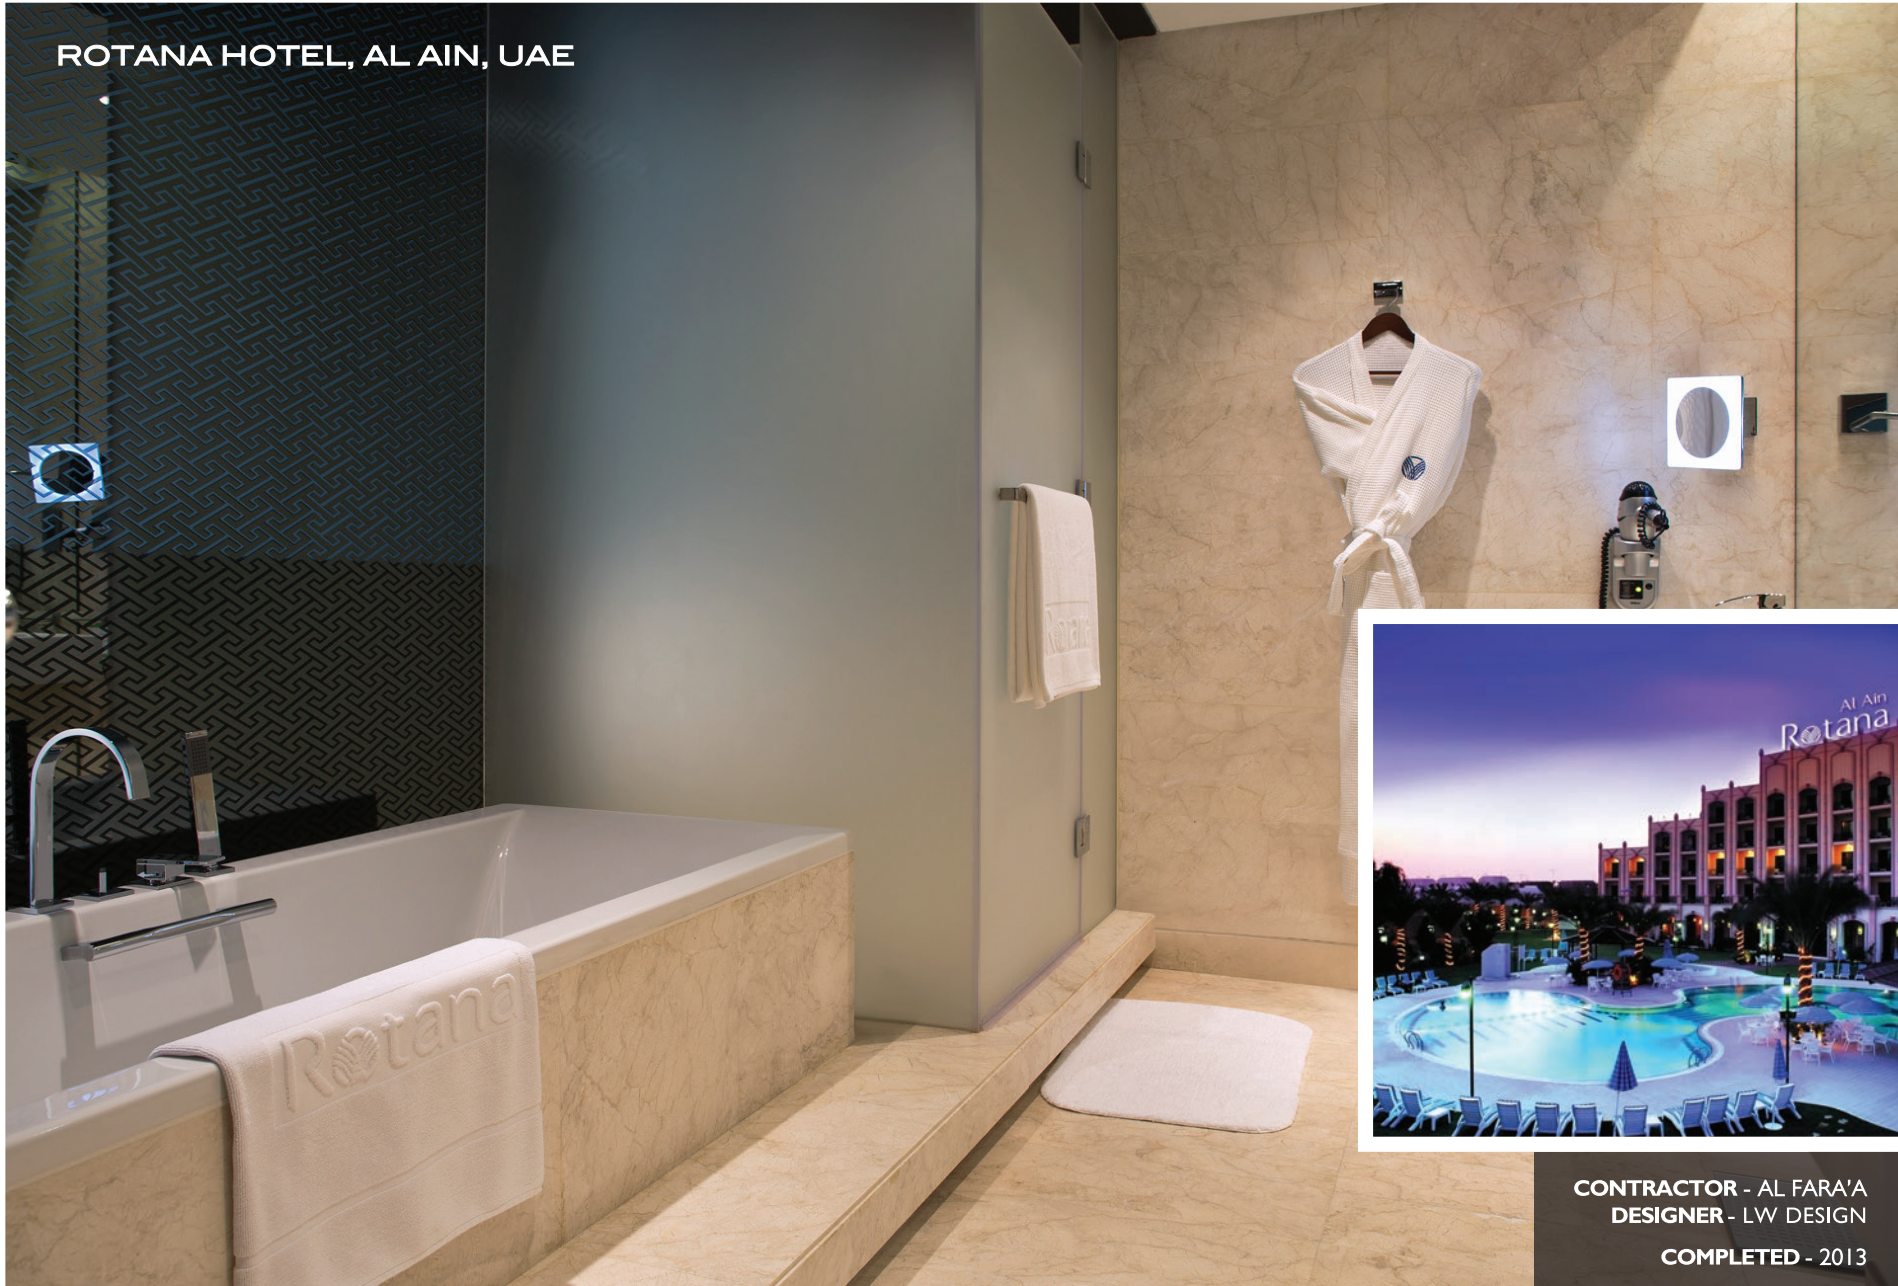

ONE & ONLY ROYAL MIRAGE, DUBAI, UAE

CONTRACTOR - BILT MIDDLE EAST
DESIGNER - WA INTERNATIONAL
COMPLETED - 2012

ROTANA HOTEL, AL AIN, UAE

CONTRACTOR - AL FARA'A
DESIGNER - LW DESIGN
COMPLETED - 2013

DOUBLETREE BY HILTON BUSINESS BAY, DUBAI, UAE