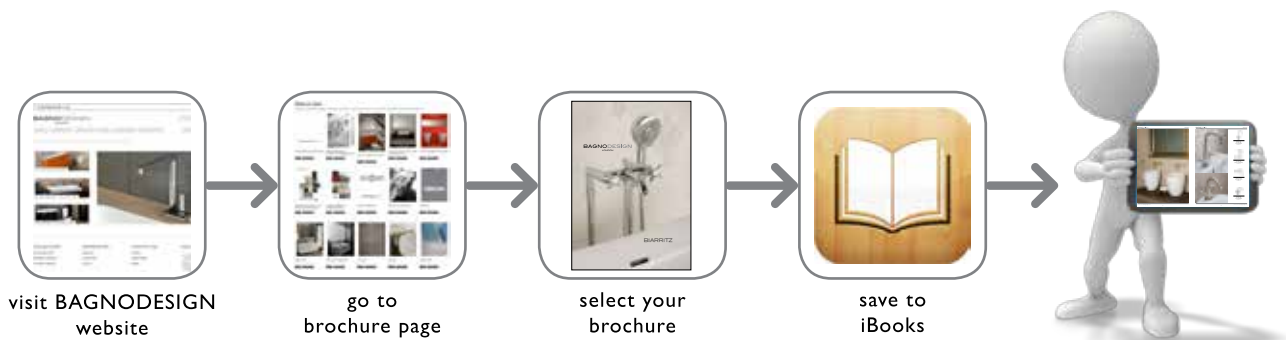

BAGNODESIGN

LONDON

Need a digital version of this book?

Download all your favourite **BAGNODESIGN** catalogues for easy reference on your PC or Tablet.