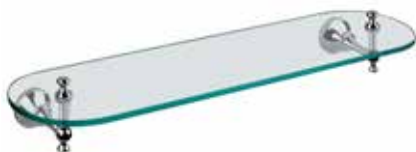

Double Interlock Brass
Shower Hose
1250 mm
BDD-HOSE-202-

Ellington Wall Mounted Ceramic
Tumbler and Holder
155 x 135 x 100 mm
BDA-BLO-EL-800-

Ellington Wall Mounted Ceramic Soap
Dish and Holder
160 x 135 x 50 mm
BDA-BLO-EL-801-

Ellington Wall Mounted Ceramic
Soap Dispenser and Holder
330 ml
155 x 135 x 145 mm
BDA-BLO-EL-802-

Ellington Toilet Roll Holder
without Cover
180 x 90 x 50 mm
BDA-BLO-EL-810-

Ellington Toilet Roll Holder
with Cover
180 x 150 x 150 mm
BDA-BLO-EL-812-

Ellington Towel Ring
190 x 90 x 220 mm
BDA-BLO-EL-805-

Ellington Double Swivel Towel Rail
405 x 455 x 90 mm
BDA-BLO-EL-807-

Ellington Towel Rail
555 x 90 x 50 mm
BDA-BLO-EL-803-

Ellington Glass Shelf
[Tempered Glass-Clear]
600 x 150 x 100 mm
BDA-BLO-EL-820-

Ellington Single Robe Hook
82 x 53 x 50 mm
BDA-BLO-EL-806-

Ellington Wall Mounted Ceramic
Toilet Brush and Holder
150 x 125 x 360 mm
BDA-BLO-EL-815-

Ellington Wall Mounted Extending
Shaving Mirror
Magnifying x 5, Dia. 180 mm
with Adjustable Length 90 - 490 mm
Height 377 mm
BDA-BLO-EL-P718-