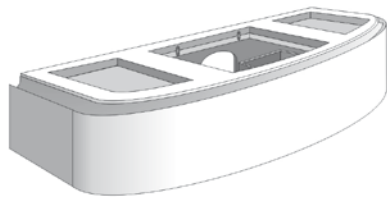

**Tiffany Semi-Inset Wash Basin
without Overflow**
700 x 465 x 60 mm

with One Tap Hole
Article No. BDS-BLO-TI01-WH

with 3 Tap Holes
Article No. BDS-BLO-TI02-WH

Ebony Glass Counter Top
1400 x 546 x 15 mm
Article No. BDF-BLO-EI40-BK

**Ebony Wall Mounted Vanity Unit
with One Pull-out Drawer**
1400 x 550 x 270 mm
Article No. BDF-BLO-EI40-EB

Ebony furniture is produced in Tuscany, Italy, using the finest available marine grade ply with beautiful ebony veneers. The drawer units feature a sublime antique bronze lip while a subtle leather trim detail and jewellery tray can be found inside.