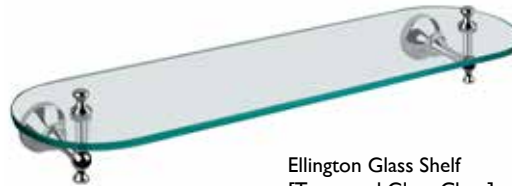

Ellington Glass Shelf [Tempered Glass-Clear]
600 x 150 x 100 mm
Article No. BDA-BLO-EL-820-

FINISHES: